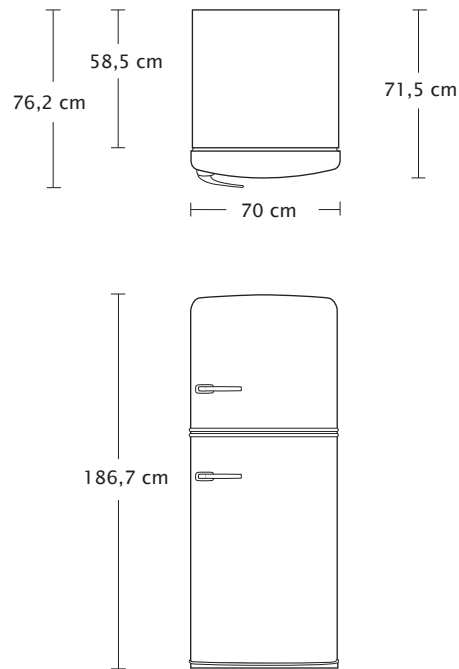

REFRIGERATOR FEATURES AND SPECIFICATIONS

ORIGINAL EUROPEAN FRIDGE 423 Liters (BC-423)

Total Capacity	423 Liters (Net)
Refrigerator Capacity	324 Liters (Net)
Freezer Capacity	99 Liters (Net)
Cabinet Width	70 cm
Door Width	71 cm
Overall Depth (coil free back)	76,2 cm
Depth (minus handles)	71,5 cm
Depth (cabinet only)	58,5 cm
Height	186,7 cm
Clearance: Back	1 cm
Clearance: Side	0,5 cm
Side Clearance for door to open 90°	8 cm
Adjustable Rollers	Standard
Energy Guide (kWh/year)	429 (A+)
Power Rating	240 V, 50 Hz

FEATURES:

Stamped Metal Body, Authentic Chrome Trim, A+ energy rating, 2 Thermostats, multiflow no frost

1x Adjustable Full-Width Freezer Shelf, 3x Easy-Clean Spill-Proof Glass Shelves,

2x "O°C" compartment, 1x "fast freeze" compartment